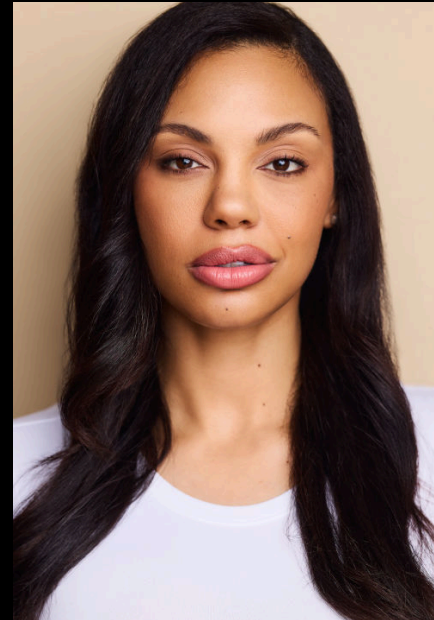

driven

BRITTANY ALTENBACH

driven

INFO@DRIVENAGENCYLA.COM | 818\*505\*3004

HEIGHT 5'8" BUST 32" WAIST 28" HIPS 38" SHOE 9 US  
HAIR COLOR DARK BROWN EYES COLOR LIGHT BROWN