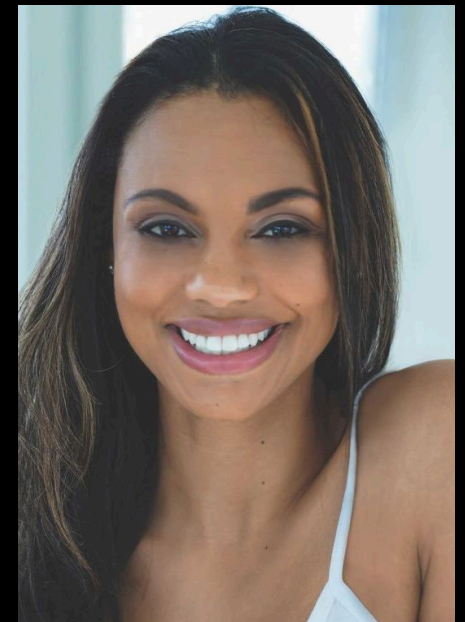

driven

BRITTANY ALTENBACH

driven

INFO@DRIVENAGENCYLA.COM | 818\*505\*3004

HEIGHT 5'8" BUST 32" WAIST 28" HIPS 38" SHOE 9 US  
HAIR COLOR DARK BROWN EYES COLOR LIGHT BROWN