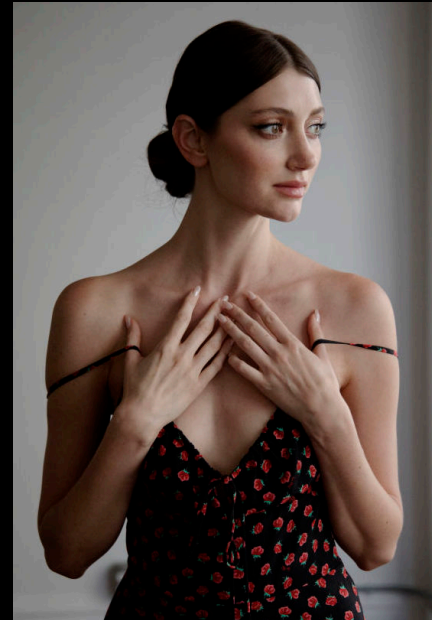

# driven

ISABELLABRENZA

# driven

INFO@DRIVENAGENCYLA.COM | 818\*505\*3004

Top and skirt - PRETTY GARDEN Women's 2 Piece Satin , Boots - red boots -  
Wardrobe Credits: Irene

HEIGHT 5'8" BUST 32" WAIST 25" HIPS 35" SHOE 6.5 US  
HAIR COLOR BROWN EYES COLOR GREEN