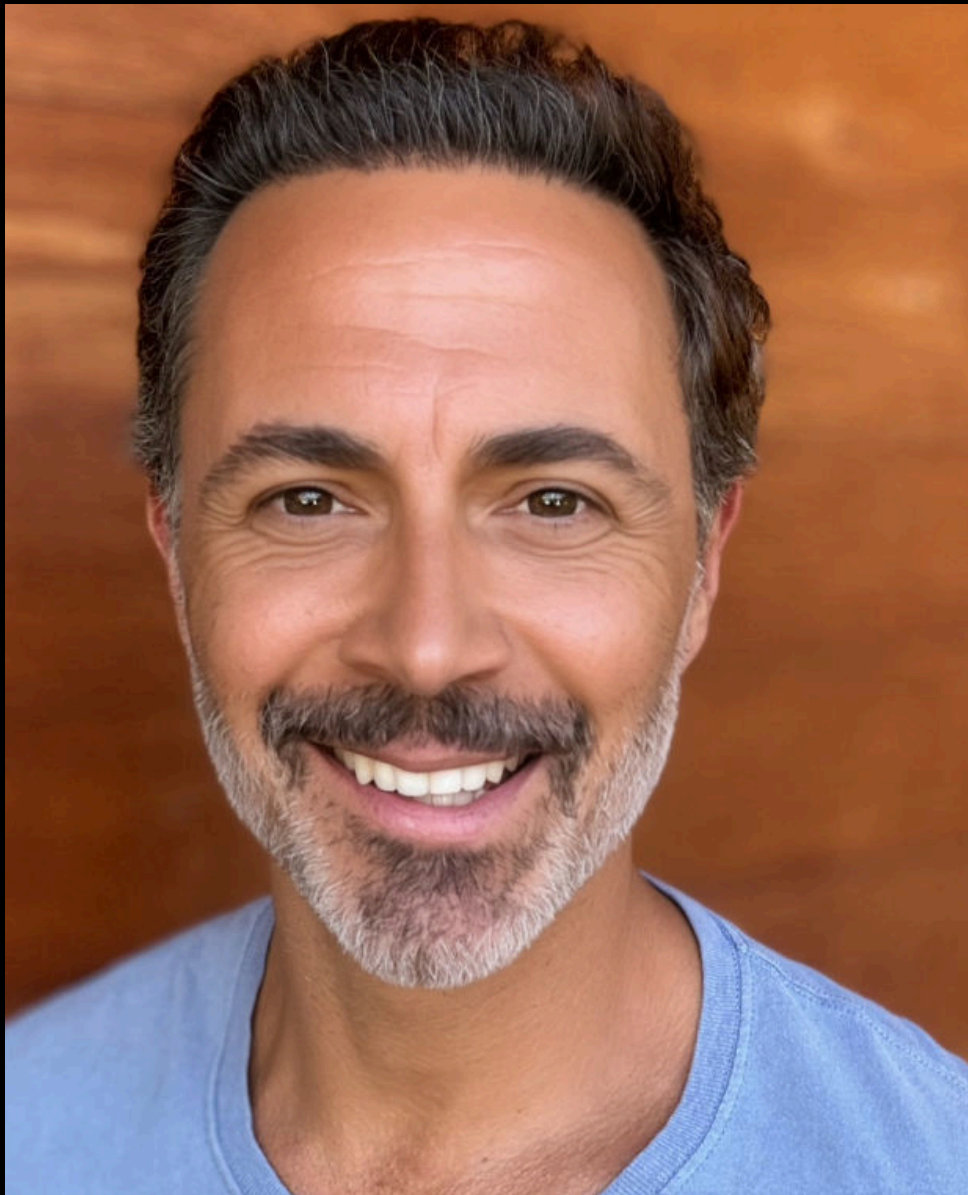

driven

JUSTIN BERTI

driven

INFO@DRIVENAGENCYLA.COM | 818*505*3004

HEIGHT 5'11" CHEST 42" WAIST 36" INSEAM 30" SHOE 9.5 US
HAIR COLOR BROWN EYES COLOR HAZEL