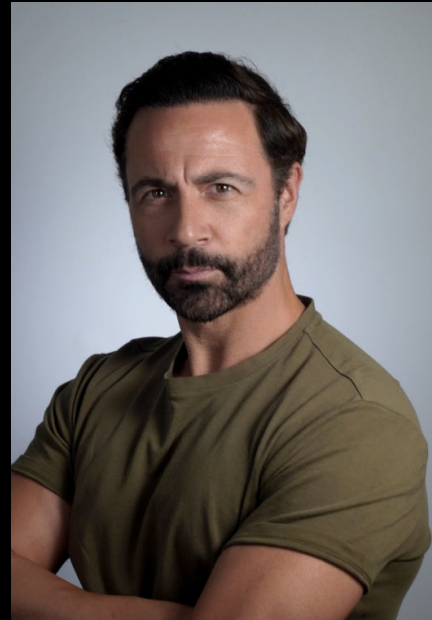

driven

JUSTIN BERTI

driven

INFO@DRIVENAGENCYLA.COM | 818*505*3004

HEIGHT 5'11" CHEST 42" WAIST 36" INSEAM 30" SHOE 9.5 US
HAIR COLOR BROWN EYES COLOR HAZEL