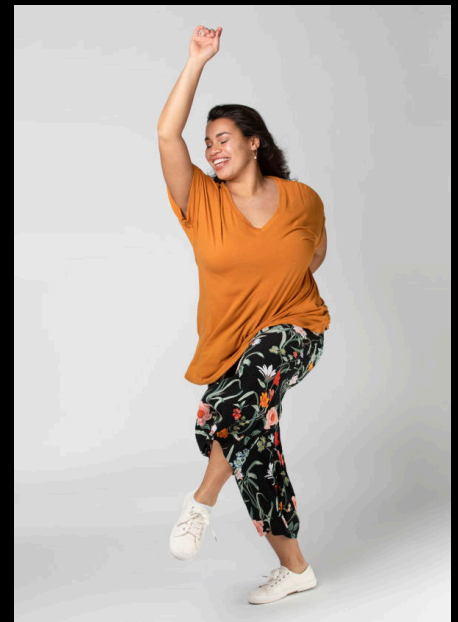

driven

ALEXANDRA EADY

driven

INFO@DRIVENAGENCYLA.COM | 818\*505\*3004

HEIGHT 5'6" BUST 38" WAIST 38" HIPS 45" SHOE 9.5 US  
HAIR COLOR BROWN EYES COLOR BROWN