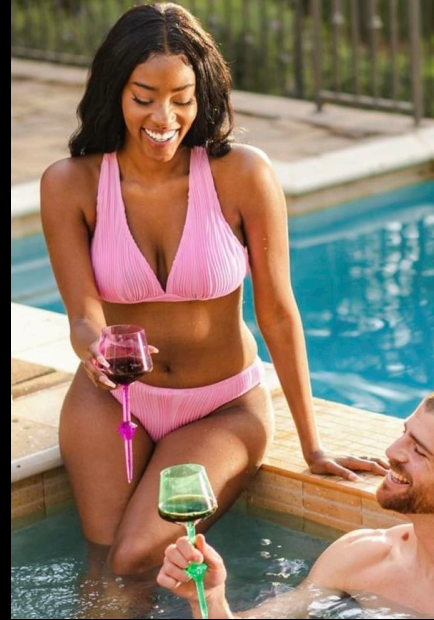

driven

ASHALYN SARAH

driven

INFO@DRIVENAGENCYLA.COM | 818*505*3004

HEIGHT 5'7" BUST 34" WAIST 28" HIPS 40" SHOE 8 US
HAIR COLOR DARK BLACK EYES COLOR BROWN