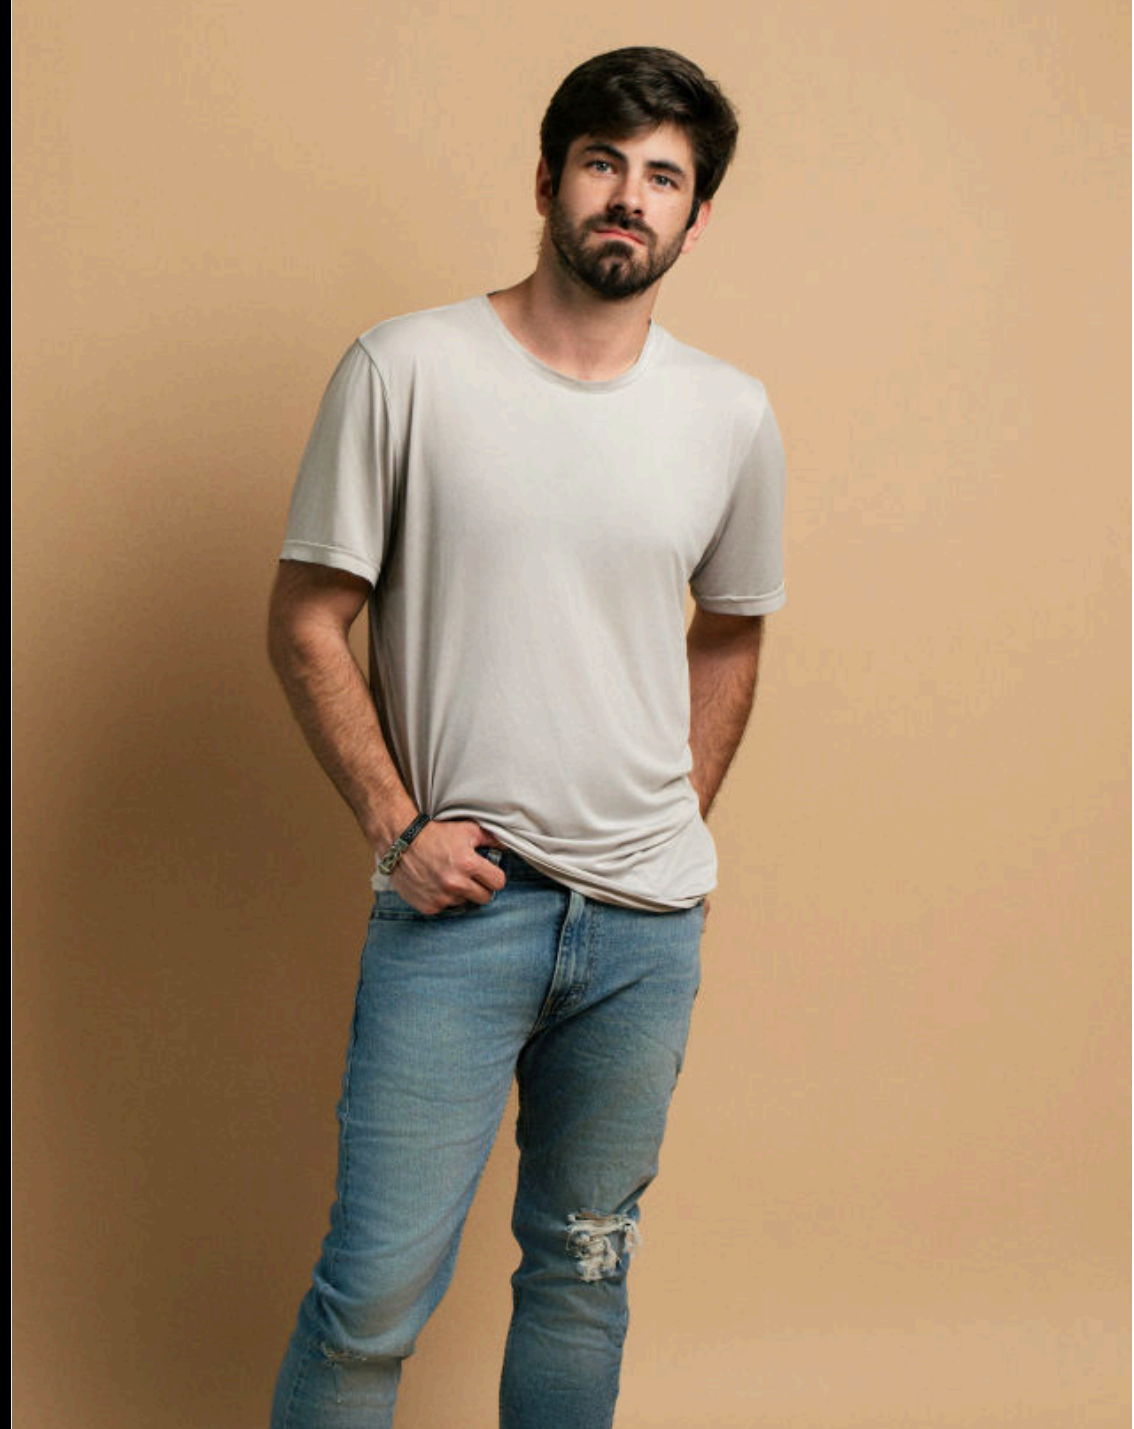

driven

GRAHAMVOWELL

HEIGHT 6'0" CHEST 38" WAIST 31" SHOE 10.5US  
HAIR COLOR BRUNETTE EYES COLOR BLUE

driven