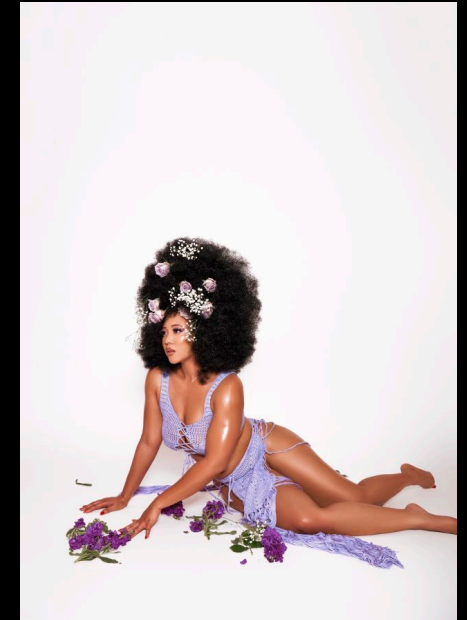

driven

NICOLEHOUSE

driven

INFO@DRIVENAGENCYLA.COM | 818*505*3004

HEIGHT 5'9" BUST 40" WAIST 35" HIPS 43" SHOE 8.5 US
HAIR COLOR DARK BROWN EYES COLOR BROWN