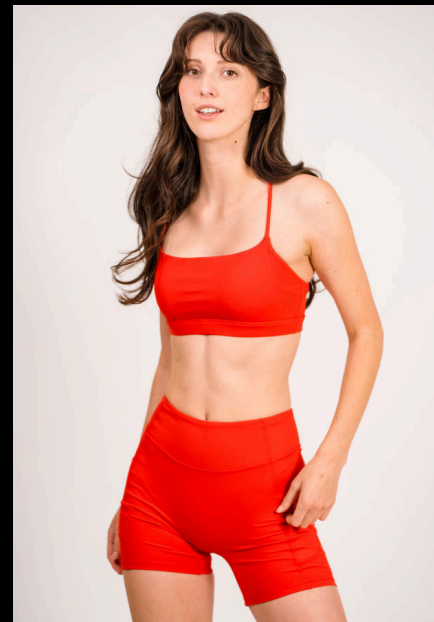

driven

CLAIRERICE

driven

INFO@DRIVENAGENCYLA.COM | 818*505*3004

HEIGHT 5'11" BUST 34" WAIST 26" HIPS 37.5" SHOE 8.5 US
HAIR COLOR BROWN EYES COLOR BROWN