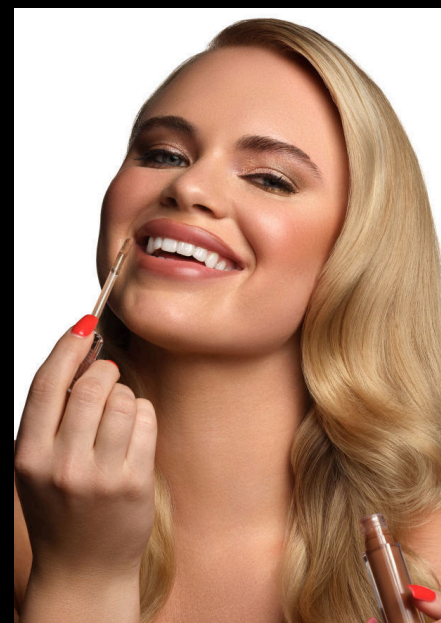

driven

AVREE ANDERSON

driven

INFO@DRIVENAGENCYLA.COM | 818*505*3004

HEIGHT 5'7" BUST 34" WAIST 27" HIPS 41" SHOE 8US
HAIR COLOR BLONDE EYES COLOR BLUE/GREEN