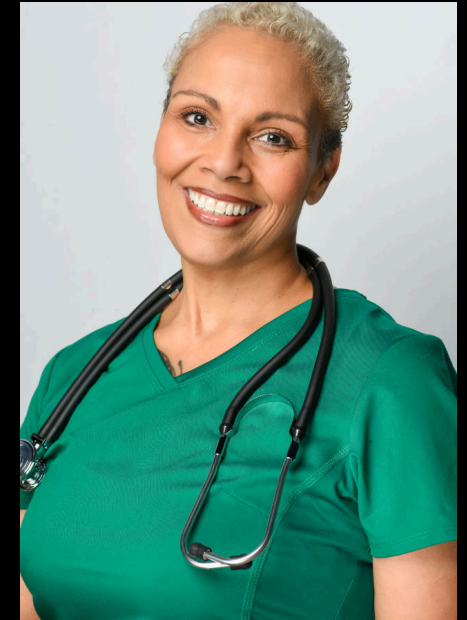

driven

NATASHA BARBER

driven

INFO@DRIVENAGENCYLA.COM | 818*505*3004

HEIGHT 5'3" BUST 36" WAIST 32" HIPS 42" SHOE 8.5 US
HAIR COLOR LIGHT BLONDE EYES COLOR BROWN