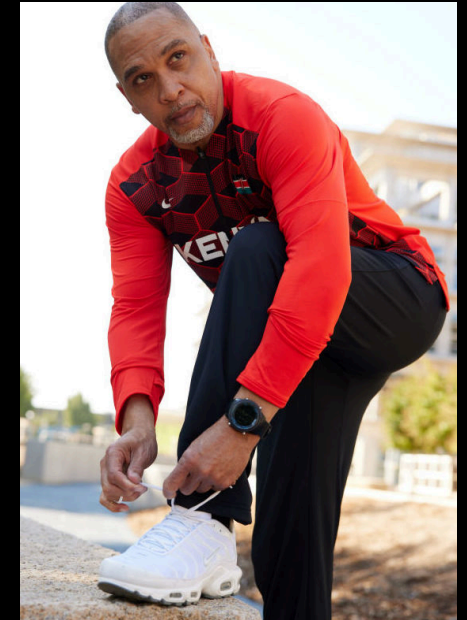

driven

ANTHONY G. MAJORS

driven

INFO@DRIVENAGENCYLA.COM | 818\*505\*3004

HEIGHT 6'2" CHEST 43" WAIST 39" INSEAM 32" SHOE 11.5 US  
HAIR COLOR DARK BLACK EYES COLOR BROWN