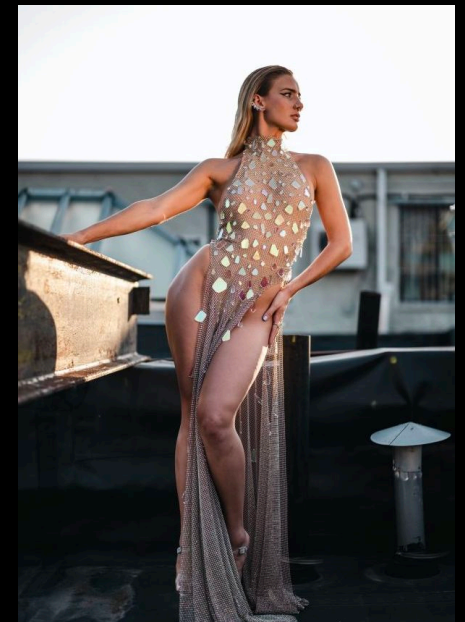

driven

CAMILLE VIDAL

driven

INFO@DRIVENAGENCYLA.COM | 818\*505\*3004

HEIGHT 5'9" BUST 34" WAIST 27" HIPS 37" SHOE 9.5 US  
HAIR COLOR BROWN VENETIAN EYES COLOR BLUE