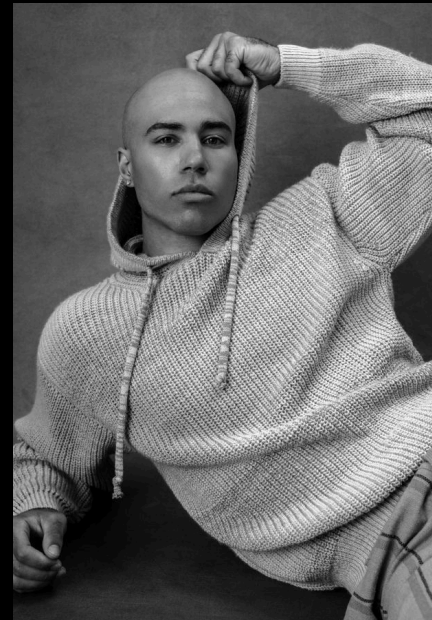

driven

JORDAN FUCHS

driven

INFO@DRIVENAGENCYLA.COM | 818*505*3004

HEIGHT 6'5" CHEST 42" WAIST 34" INSEAM 34" SHOE 13 US
HAIR COLOR BLACK EYES COLOR GREEN