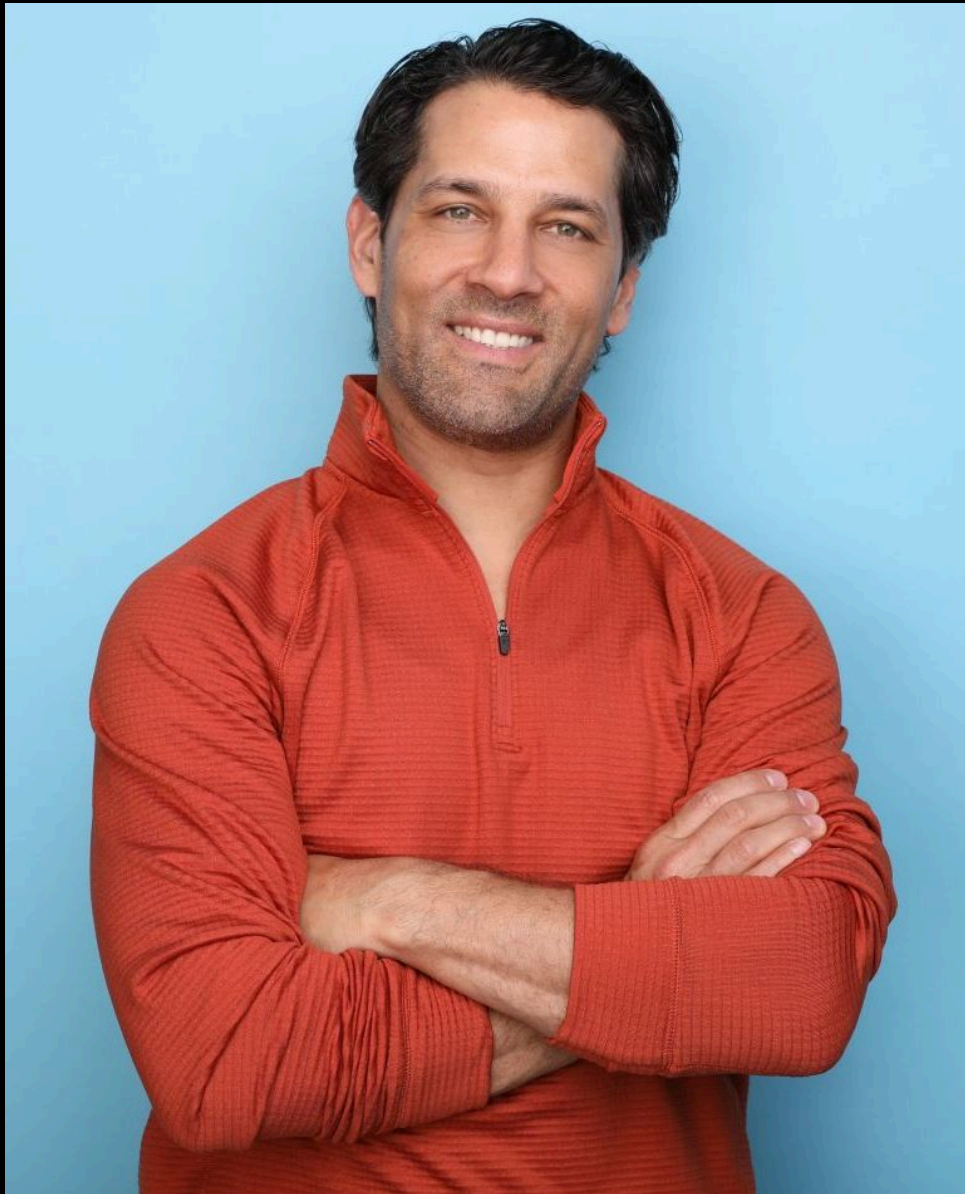

driven

MARCOROSARIO

HEIGHT 5'9" CHEST 38" WAIST 33" SHOE 10US  
HAIR COLOR DARK BROWN EYES COLOR HAZEL

driven