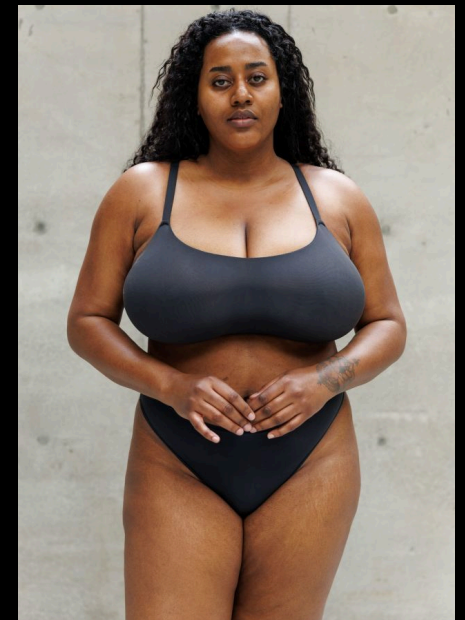

driven

MELISSA RACQUEL HENRY

driven

INFO@DRIVENAGENCYLA.COM | 818*505*3004

HEIGHT 5'10" BUST 38" WAIST 37" HIPS 47" SHOE 10 US
HAIR COLOR BLACK EYES COLOR BROWN