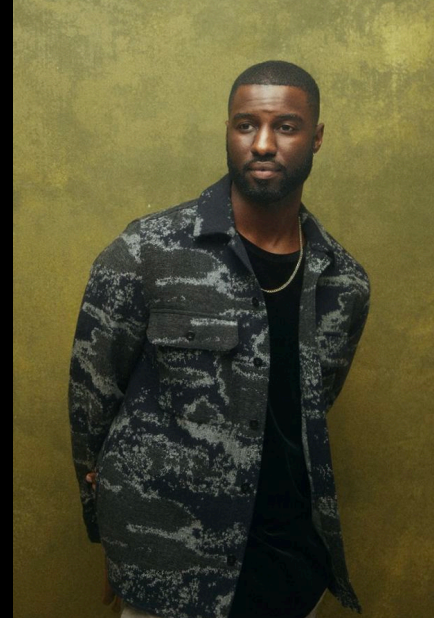

driven

MARCUS SMITH

driven

INFO@DRIVENAGENCYLA.COM | 818*505*3004

HEIGHT 6'1" CHEST 40" WAIST 32" INSEAM 32" SHOE 11 US
HAIR COLOR BLACK EYES COLOR BROWN